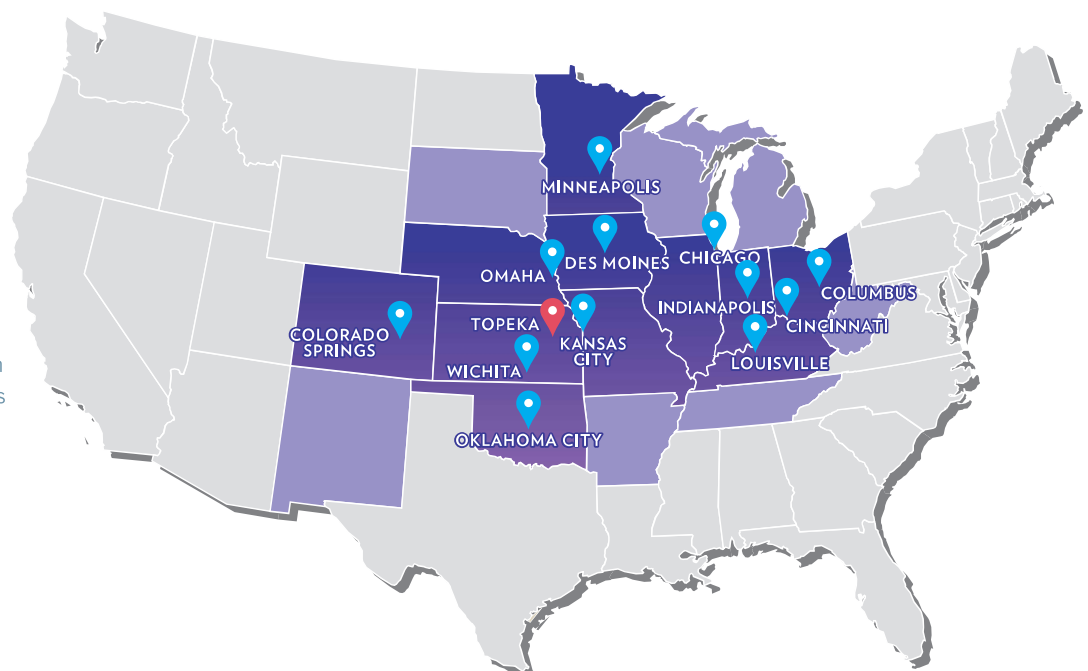

## COLUMBUS

890 Science Blvd., Suite C  
Gahanna, OH 43230

ph (614) 272-0045  
fx (614) 272-6901  
jetzoh@jetservice.com

Jetz Service Co., Inc. has branch offices located in 13 major cities throughout the Midwest, and we conduct business in 18 states.